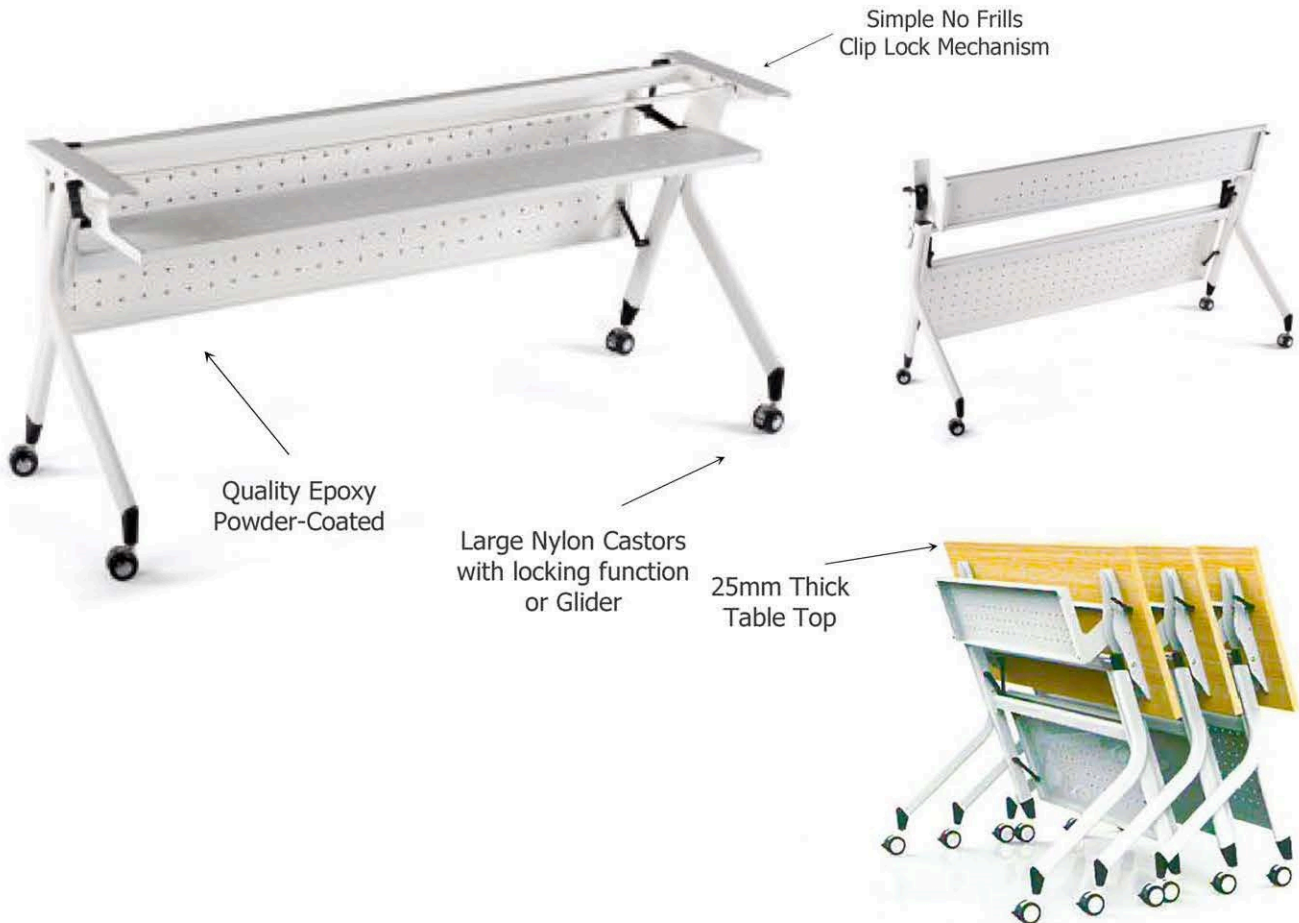

FEATURES

Nested Design for Elegance and Durability

SPECIFICATIONS

Dimension
Table Size : - L:1200mm W:600mm
 - L:1500mm W:750mm
 - L:1800mm W:750mm
Other Dimensions available upon request

Material
. Frame & Modesty - Steel, epoxy powdered coated
. Tabletop - Melamine Wood

Colour Selection
. Frame : White
. Tabletop - Many available colours