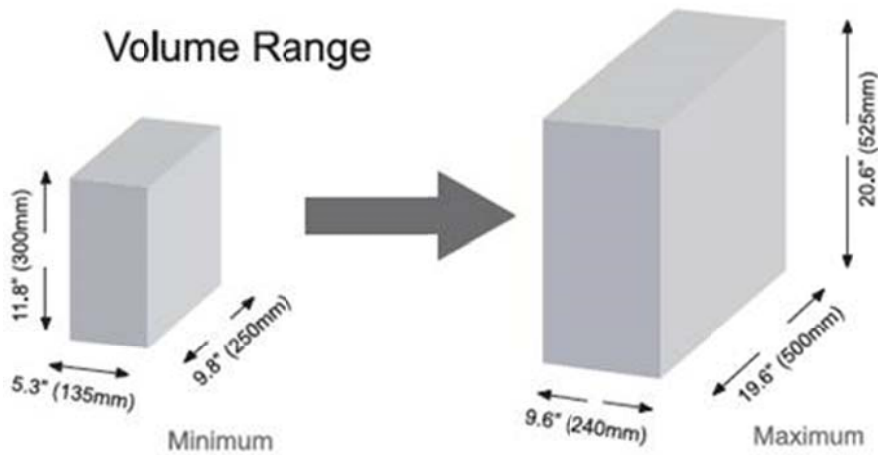

*Dimensions: 485x148x596mm

*Weight Capacity: 10kg

*Height Range: 300-533mm

*Depth Range: 88-203mm

*Swivel Range: +180°~-180°

*Track Travel Length: 325mm

*360° Swivel: allows for easy access to backside ports and cables

*Sliding and 360° rotation

***Height adjustable**

***Width adjustable**

*Max. Loading 12kgs

*Anti-theft locking screw as an option (locking of CPU holder to prevent theft)

*3 years warranty

Normal CPU Holder

Volume Range

Model: CPU-H-100 (slide and rotate)

Colour: Silver

Specifications:

- *Friction track
- *Sliding and 360° rotation
- *Height adjustable
- *Width adjustable
- *Max. Loading 15kgs
- *Anti-theft locking screw as an option (locking of CPU holder to prevent theft)
- *3 years warranty