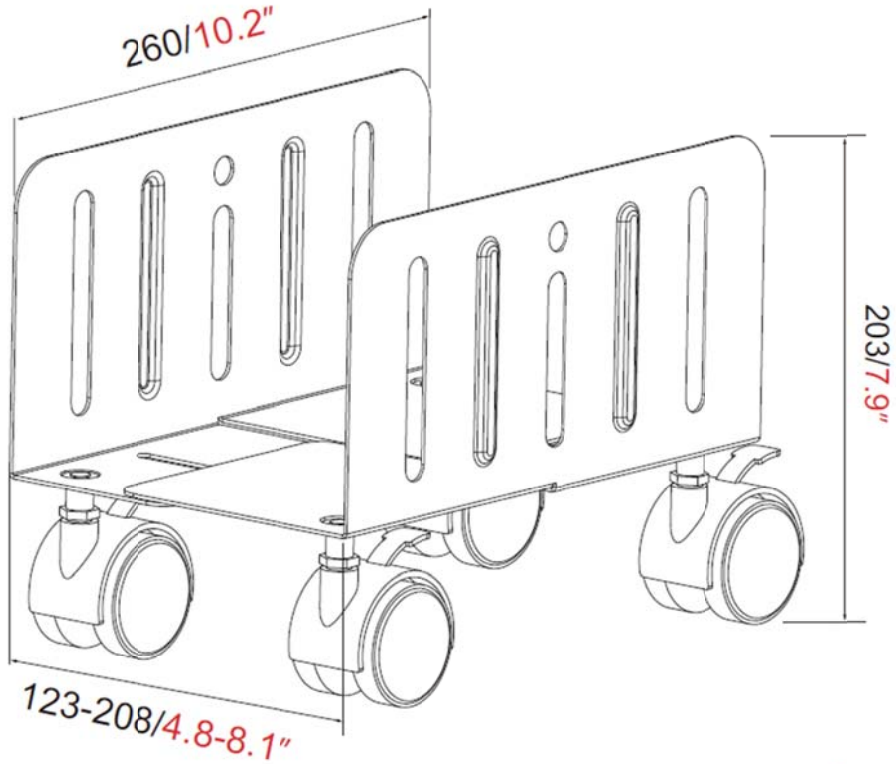

Mobile CPU Holder

mm/inch

Model: CPU-H-M

Colour: Black

Specifications:

- *Mobile CPU Holder
- *Come with Mobile Lockable Castors
- *Made of Steel
- *Width Adjustable