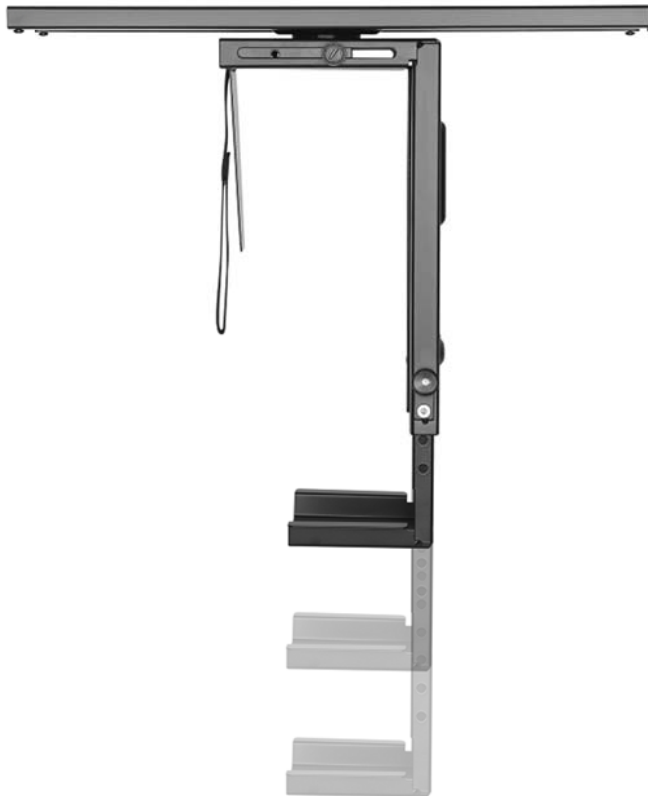

CPU Holder

CPU Holder

CPU Holder

CPU Holder

Video Link: https://youtu.be/Dt6Bw_aa0wk

Model: CPU-H-900 (slide and rotate)

Colour: Black

Specifications:

*Dimensions: 485x148x596mm

*Weight Capacity: 10kg

*Height Range: 300-533mm

*Depth Range: 88-203mm

*Swivel Range: +180°~-180°

*Track Travel Length: 325mm

*360° Swivel: allows for easy access to backside ports and cables

*Easy-Glide Sliding Mechanism: for greater accessibility

*Width and Height Adjustment: fits a variety of appliance/device sizes and shapes

*Under-Desk Installation: saves more space and keeps your CPU dust-free

Volume Range

Model: CPU-H-100 (slide and rotate)

Colour: Silver

Specifications:

- *Friction track
- *Sliding and 360° rotation
- *Height adjustable
- *Width adjustable
- *Max. Loading 15kgs
- *Anti-theft locking screw as an option (locking of CPU holder to prevent theft)
- *3 years warranty