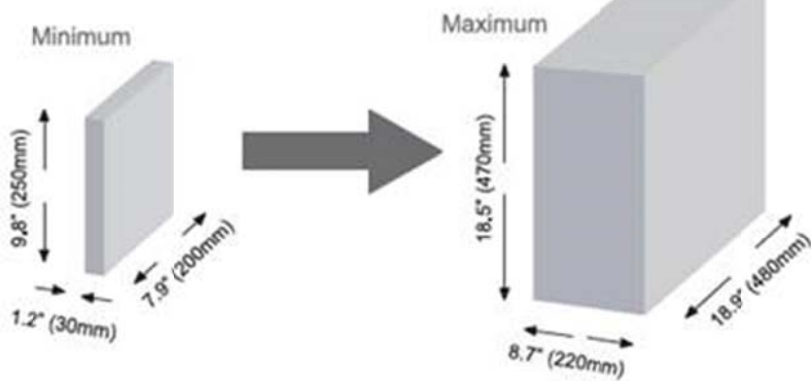

Volume Range

Model: CPU-H-400 (Slim CPU holder)

(slide and rotate)

Colour: Silver

Specifications:

*Friction track

*Sliding and 360° rotation

*Height adjustable

*Width adjustable

*Max. Loading 12kgs

*Anti-theft locking screw as an option (locking of CPU holder to prevent theft)

*3 years warranty