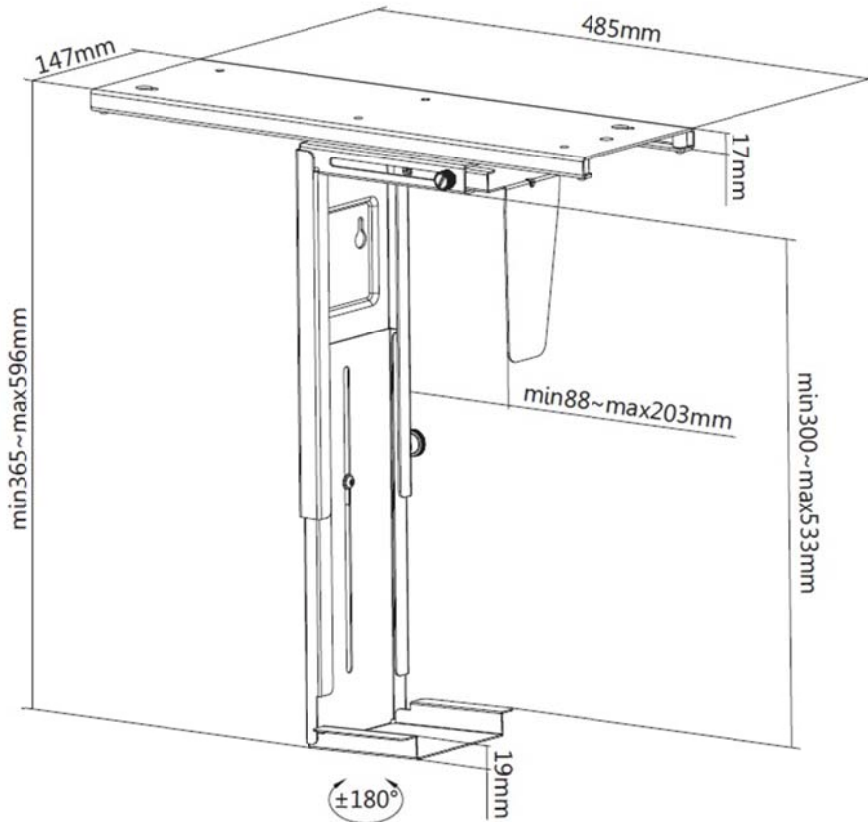

CPU Holder

CPU Holder

CPU Holder

CPU Holder

Video Link: https://youtu.be/Dt6Bw_aa0wk

Model: CPU-H-900 (slide and rotate)

Colour: Black

Specifications:

*Dimensions: 485x148x596mm

*Weight Capacity: 10kg

*Height Range: 300-533mm

*Depth Range: 88-203mm

*Swivel Range: +180°~-180°

*Track Travel Length: 325mm

*360° Swivel: allows for easy access to backside ports and cables

*Easy-Glide Sliding Mechanism: for greater accessibility

*Width and Height Adjustment: fits a variety of appliance/device sizes and shapes

*Under-Desk Installation: saves more space and keeps your CPU dust-free

Volume Range

Model: CPU-H-100 (slide and rotate)

Colour: Silver

Specifications:

- *Friction track
- *Sliding and 360° rotation
- *Height adjustable
- *Width adjustable
- *Max. Loading 15kgs
- *Anti-theft locking screw as an option (locking of CPU holder to prevent theft)
- *3 years warranty